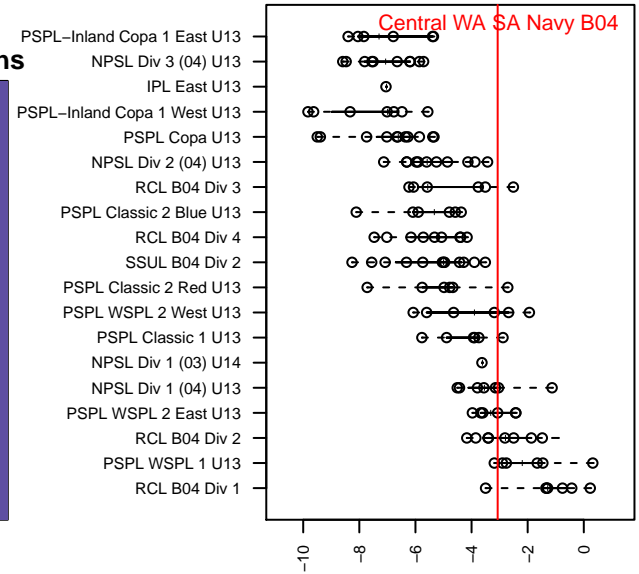

## Central WA SA Navy B04

Central WA Soccer Academy  
Yakima, WA

B04 total strength=984

attack=2 defense=1.79

fall league = PSPL WSPL 2 East U13

spr league = Spr PSPL SuperLeague East U13

notes= Freiz 2015

alt names used:

CW SOUNDERS B04 NAVY

CWSA CW Sounders B04 Navy

CWSA CW Sounders B04 Navy

CWS 04 NAVY (WA)

Venues played:

2016 Central WA Super Cup U13 Gold

2016 PSPL WSPL 2 East U13

2016 Spr PSPL SuperLeague East U13

2016 WA Cup U13 Gold U13

**attack and defense variance (black dot)  
relative to other teams  
and top 10 in region**

**attack and defense rating  
relative to others at age  
and all opponents in last 13 months**