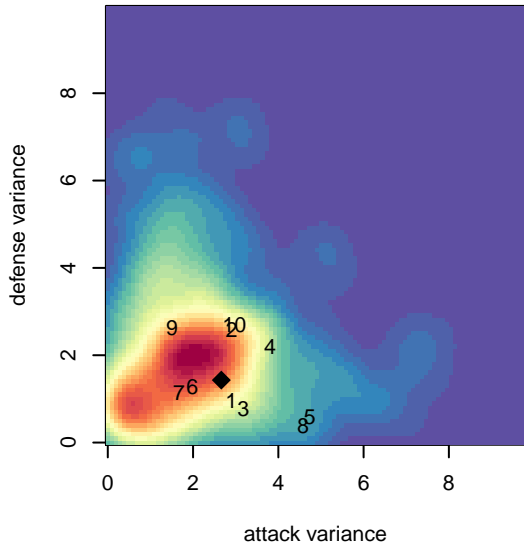

## Central WA SA Navy B04

Central WA Soccer Academy  
Yakima, WA

B04 total strength=984

attack=2 defense=1.79

fall league = PSPL WSPL 2 East U13

spr league = Spr PSPL SuperLeague East U13

notes= Freiz 2015

alt names used:

2016 WA Cup U13 Gold U13

**attack and defense variance (black dot)  
relative to other teams  
and top 10 in region**

**attack and defense rating  
relative to others at age  
and all opponents in last 13 months**