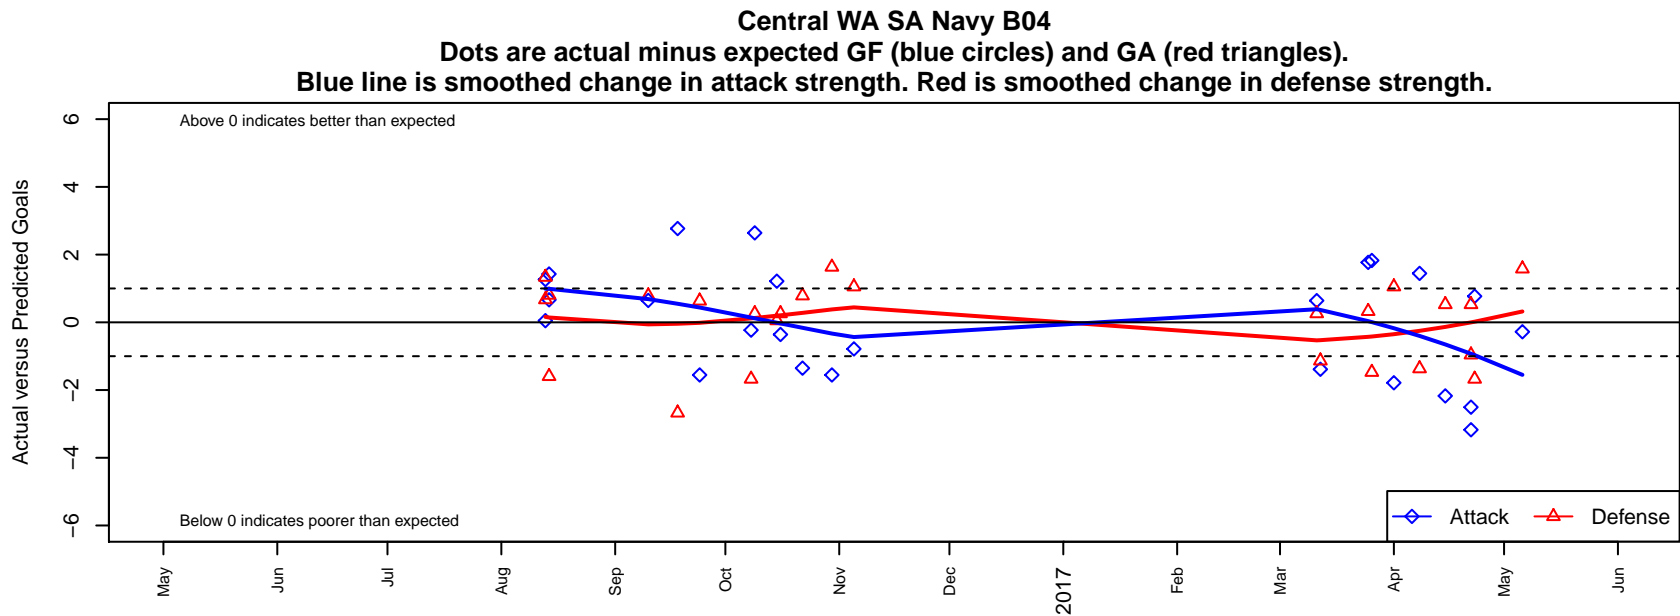

## Central WA SA Navy B04

Central WA Soccer Academy  
Yakima, WA

B04 total strength=984

attack=2 defense=1.79

fall league = PSPL WSPL 2 East U13

spr league = Spr PSPL SuperLeague East U13

notes= Freiz 2015

alt names used:

2016 WA Cup U13 Gold U13

**attack and defense variance (black dot)  
relative to other teams  
and top 10 in region**

**attack and defense rating  
relative to others at age  
and all opponents in last 13 months**